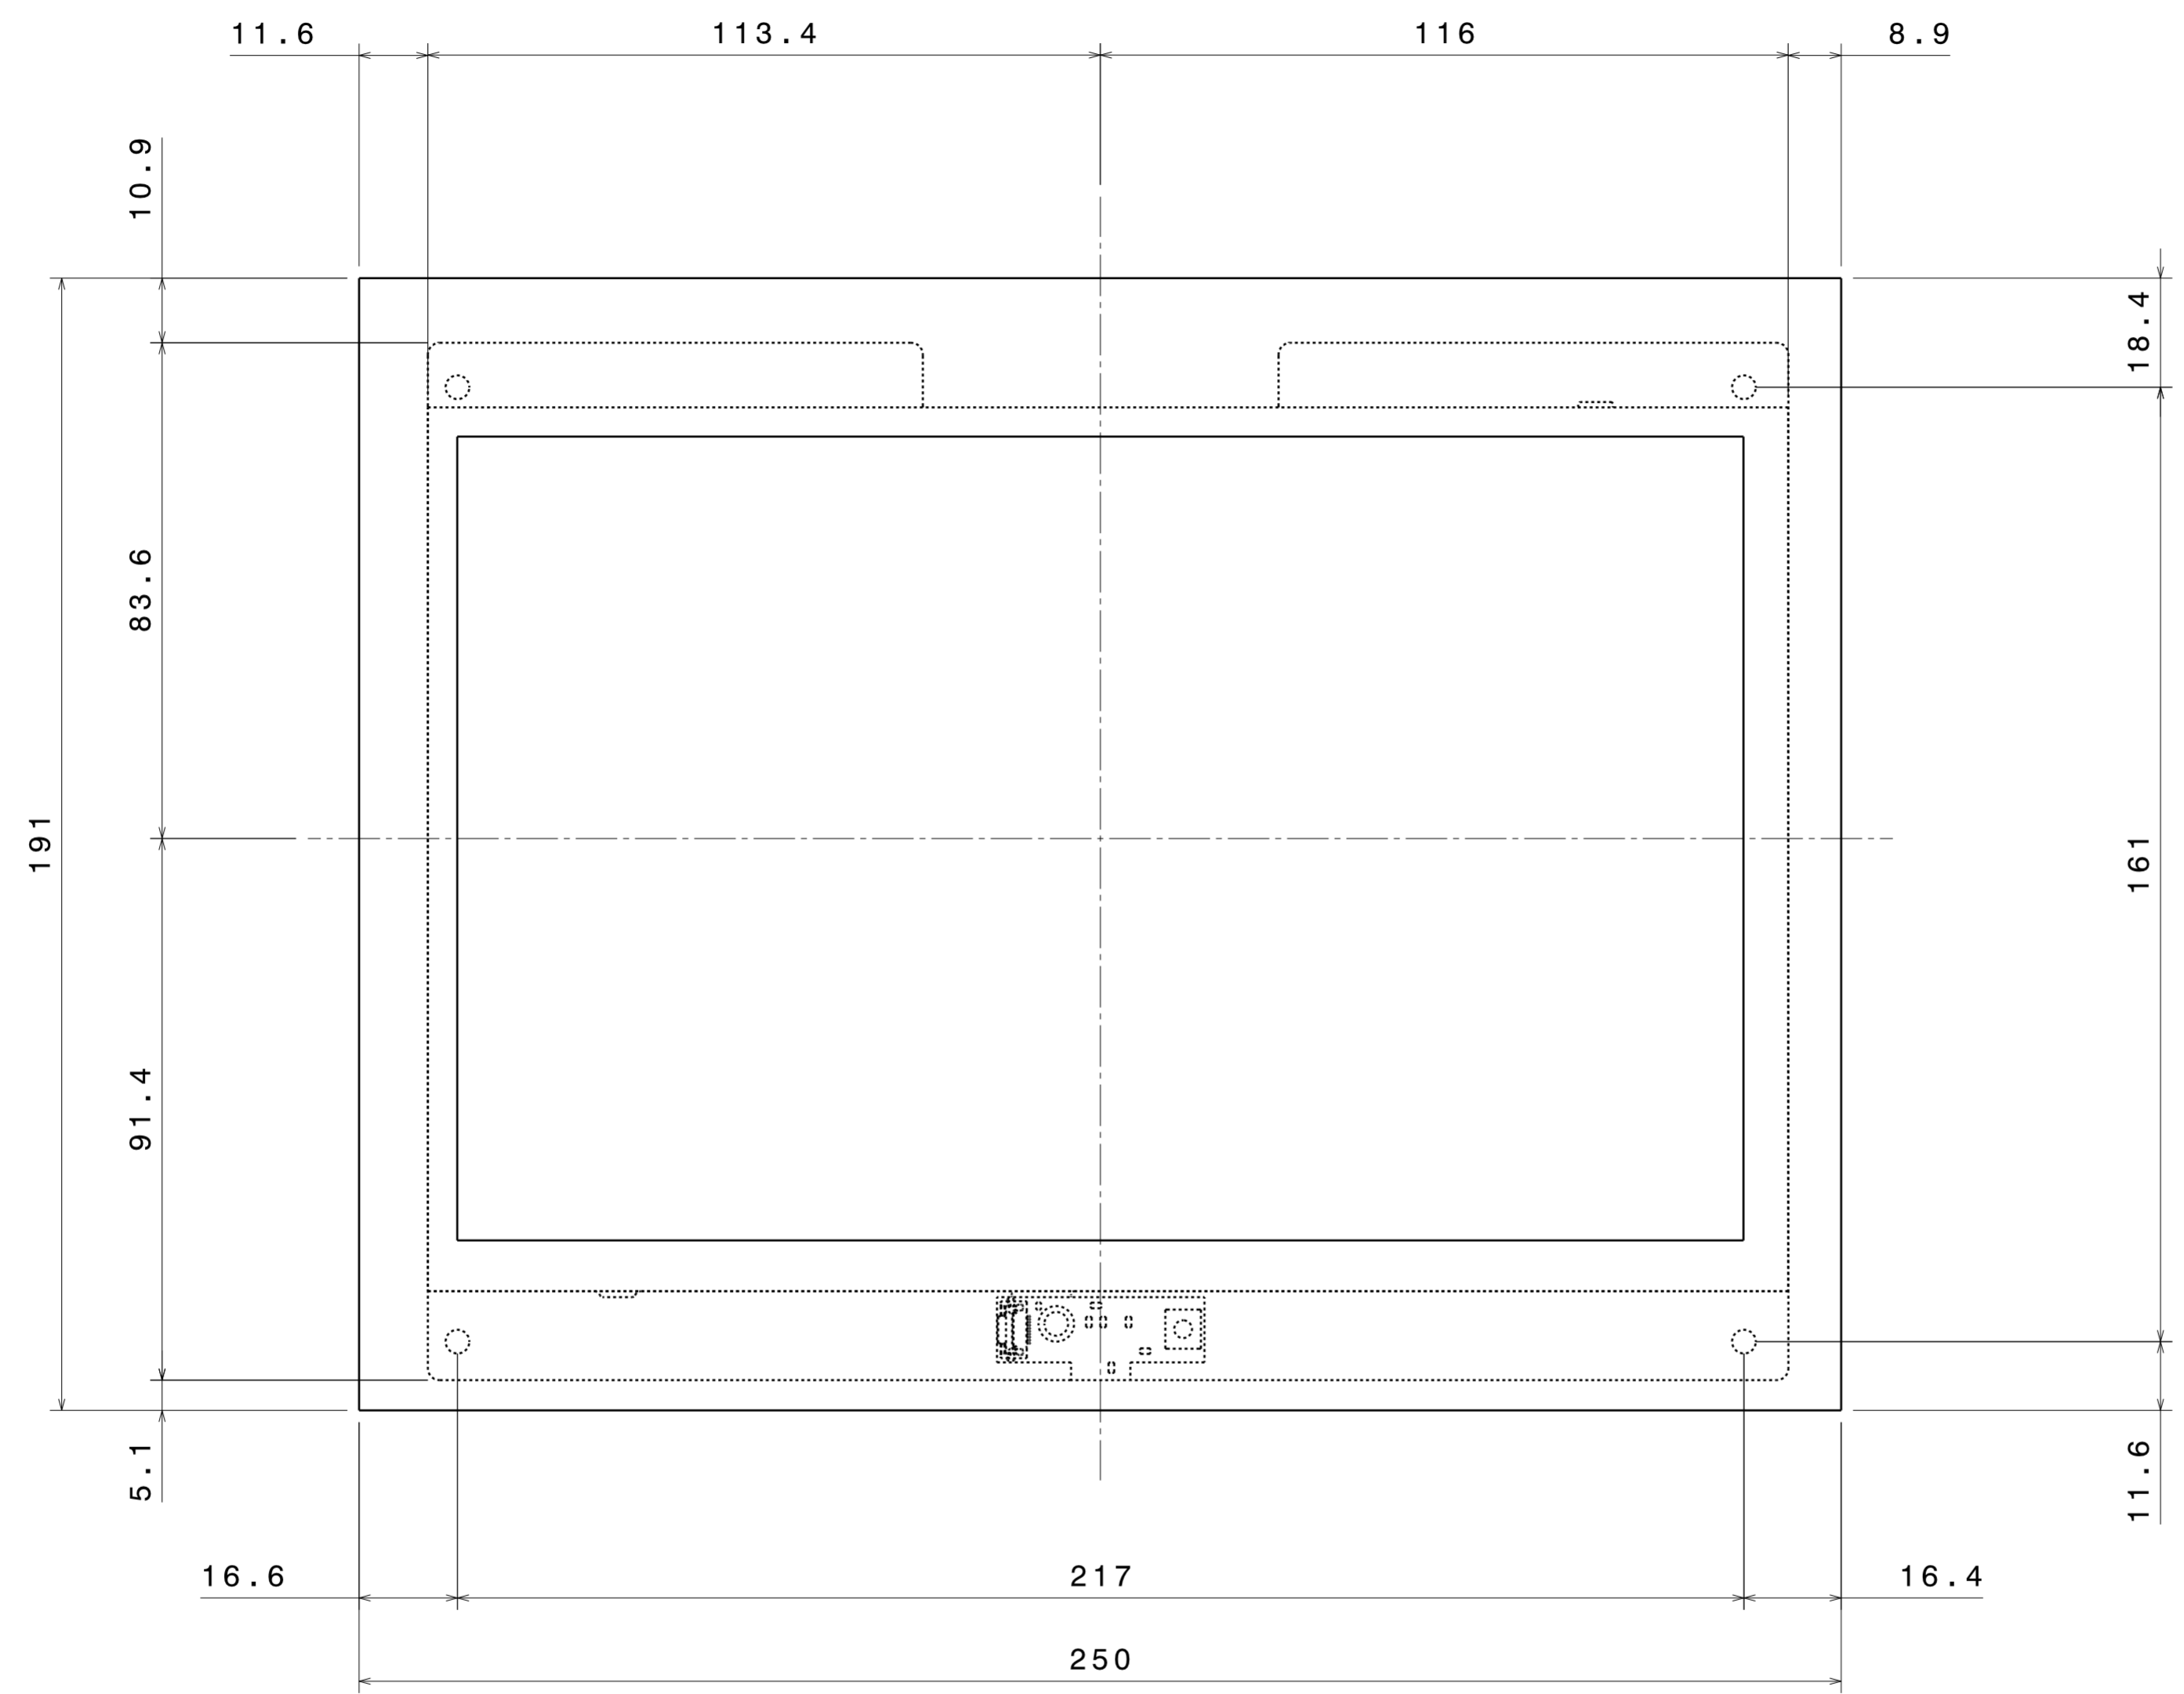

4

4

3

3

2

2

1

1

PULSAR ENGINEERING srl
Via Giuseppe Caimi 8 - MILANO

ENVISION10_20:
FRAME POSITION ON SCREEN BODY

REV.1

L.F.06/05/2020

H

G

B

A