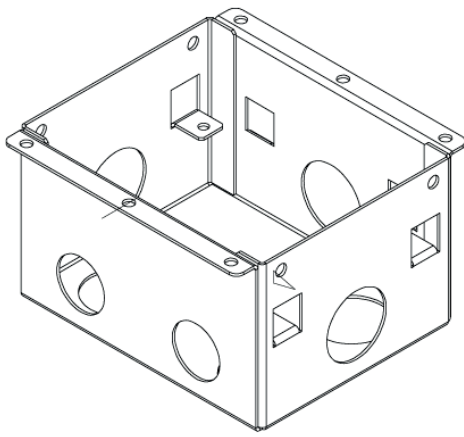

trivum wall box 4.3"

Flush-mounting box for wall mounting of following products:

- trivum 4.3" TouchPad
- trivum 7" TouchPad
- trivum Keypad M

Function

Flush-mounting box for wall mounting.

Case

Material	aluminum sheet
Color	aluminum naturally
Dimension (Box)	103 mm x 84 mm x 62 mm
Dimension (Box + lugs)	103 mm x 100 mm x 62 mm
Suitable for	trivum 4.3" TouchPad trivum 7" TouchPad trivum Keypad M

Dimensions

All measurements are given in millimeter (mm).